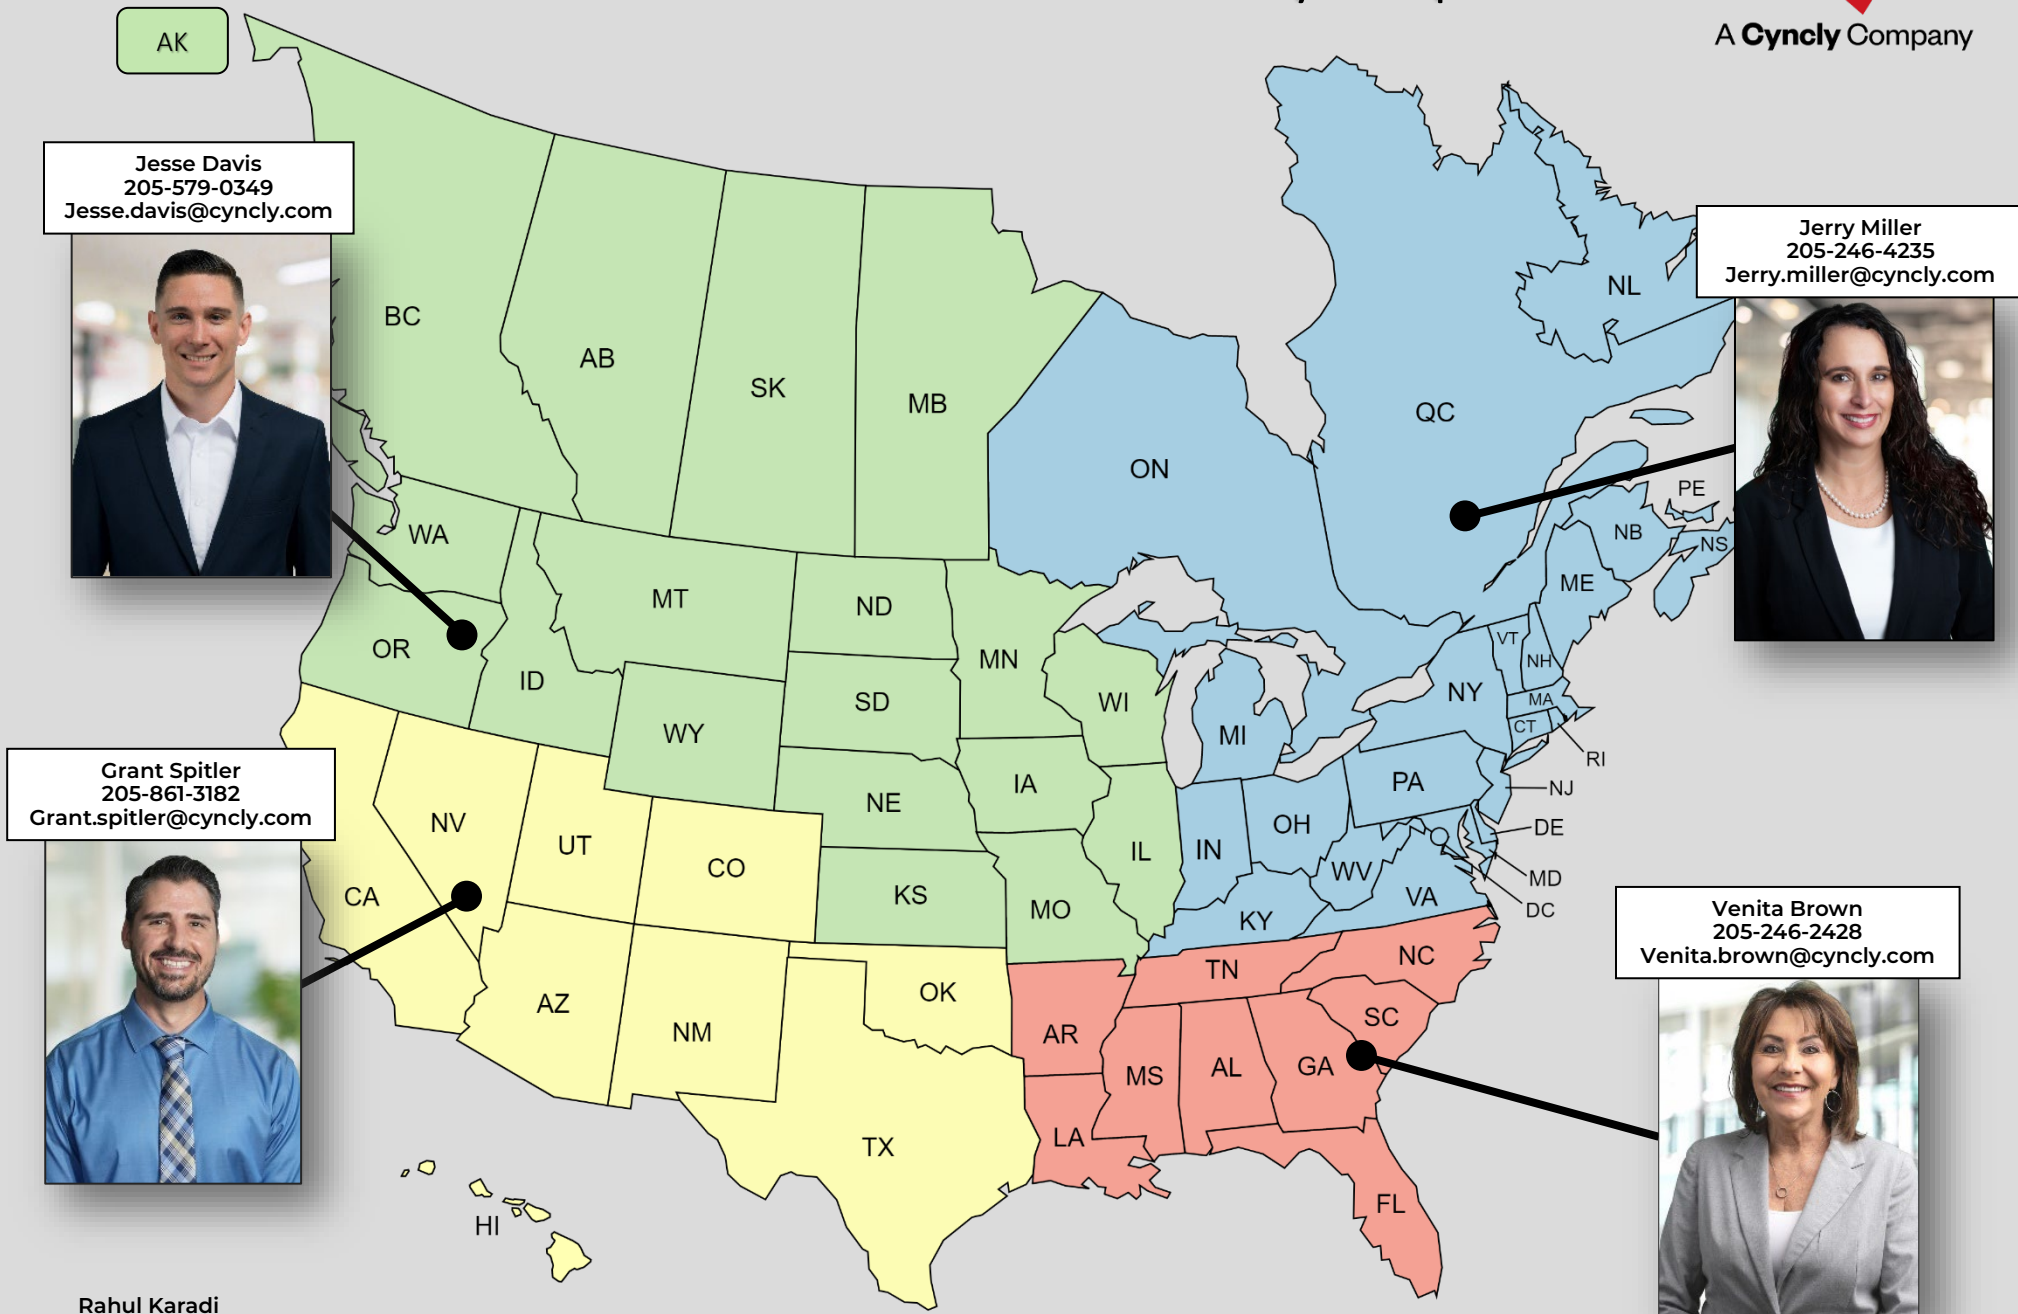

Account Executive Territory Map

Rahul Karadi
Director of Sales
205-246-4670
Rahul.karadi@cyncly.com