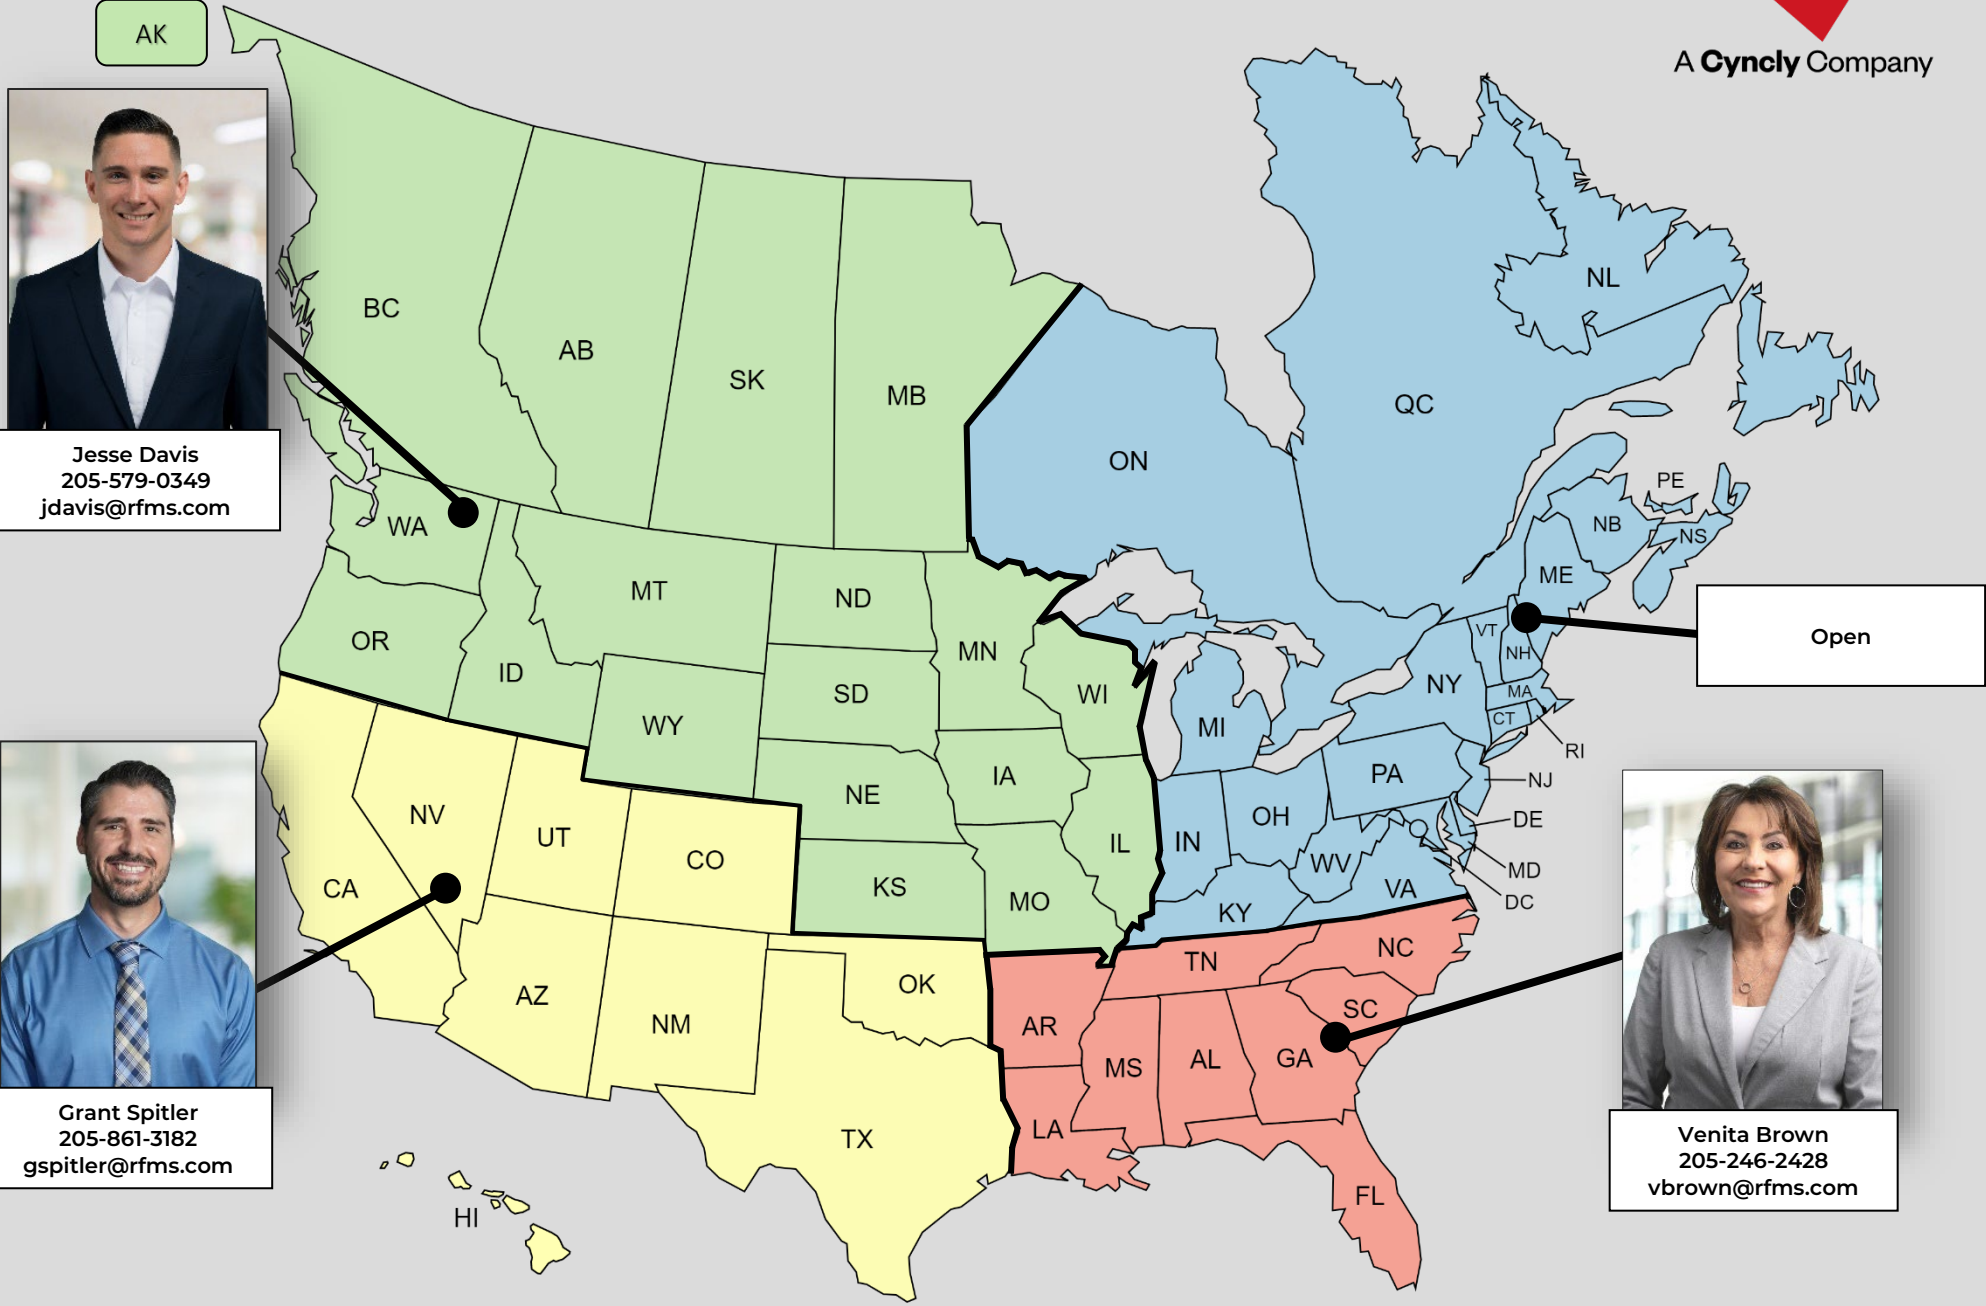

# Account Executive Territory Map

A Cynclly Company

**Jesse Davis**  
205-579-0349  
jdavis@rfms.com

**Grant Spitler**  
205-861-3182  
gspitler@rfms.com

**Venita Brown**  
205-246-2428  
vbrown@rfms.com

**Rahul Karadi**  
Director of Sales - Western Region  
205-246-4670  
rkaradi@rfms.com

**Jerry Miller**  
Director of Sales - Eastern Region  
205-246-4235  
jmiller@rfms.com